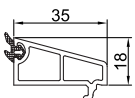

60/60H Casement System GB

5mm Glass

**GB35mm
FP-022-1**
0.27 Kg/m
Length (m) 5.9
30 Pcs (Per Pack)

10mm Glass