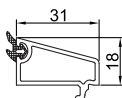

**GB31mm
FP-021-1**
0.24 Kg/m
Length (m) 5.9
30 Pcs (Per Pack)