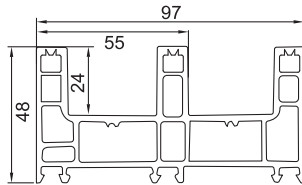

Frame
FP-333
1.45Kg/m
Length (m) 5.9
6 PCS (Per Pack)