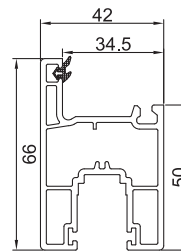

Window Sash
FP-033
0.91Kg/m
Length (m) 5.9
10 PCS (Per Pack)