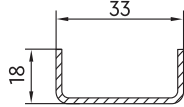

FP-032-1

FENEPRO™ SPECIAL FEATURES

Heat & UV Resistance	Water Resistance	Maintenance Free	Eco Friendly	High Security	Fire Resistance	Sound Proof	Wind Proof	Termite Resistant	Tough & Durable

H.O. & FACTORY : No.66, Bungalow Road, Nallur Village, Sholavaram, Chennai 600 067 | feneprofiles@gmail.com | www.fenepro.com

AUTHORISED DISTRIBUTOR