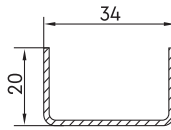

FP-016
FP-016H