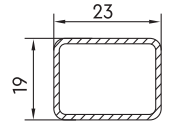

FP-035

FENEPRO™ SPECIAL FEATURES

Heat & UV Resistance	Water Resistance	Maintenance Free	Eco Friendly	High Security	Fire Resistance	Sound Proof	Wind Proof	Termite Resistant	Tough & Durable