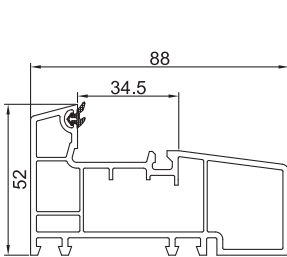

Fixed Frame
FP-203-1
1.09Kg/m
Length (m) 5.9
6 PCS (Per Pack)