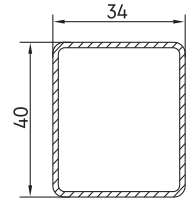

FP-018 FP-018H
FP-038 FP-038H