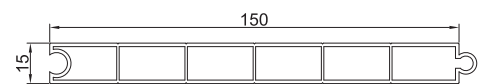

15mm Door Panel
FP-020-1
0.800 Kg/m
Length (m) 5.9
6 PCS (Per Pack)

60/80/88 Sliding System Auxillary Profiles

				
Inter lock FP-061 0.20Kg/m Length (m) 5.9 30 Pcs (Per Pack)	Inter lock FP-036 0.22Kg/m Length (m) 5.9 30 Pcs (Per Pack)	Inter lock FP-312 0.28Kg/m Length (m) 5.9 30 Pcs (Per Pack)	Sash Joint FP-048 0.25Kg/m Length (m) 5.9 20 Pcs (Per Pack)	Sash Joint FP-052 0.225 Kg/m Length (m) 5.9 20 Pcs (Per Pack)