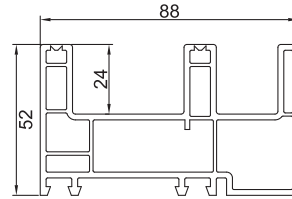

Frame
FP-202-1
1.33Kg/m
Length (m) 5.9
6 PCS (Per Pack)