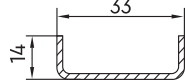

FP-102

FENEPRO™ SPECIAL FEATURES

Heat & UV Resistance	Water Resistance	Maintenance Free	Eco Friendly	High Security	Fire Resistance	Sound Proof	Wind Proof	Termite Resistant	Tough & Durable

H.O. & FACTORY : No.66, Bungalow Road, Nallur Village, Sholavaram, Chennai 600 067 | feneprofiles@gmail.com | www.fenepro.com

AUTHORISED DISTRIBUTOR