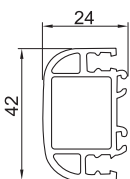

Screen
Sash Mullion
FP-030
0.43 Kg/m
Length (m) 5.9
10 PCS (Per Pack)