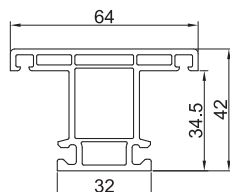

Screen
Sash Mullion
FP-030
0.43 Kg/m
Length (m) 5.9
10 PCS (Per Pack)

Sash Mullion
FP-035
0.72 Kg/m
Length (m) 5.9
10 PCS (Per Pack)