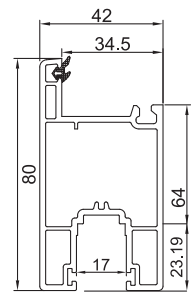

Frame
FP-032-1
1.05Kg/m
Length (m) 5.9
8 PCS (Per Pack)

Frame
FP-333
1.45Kg/m
Length (m) 5.9
6 PCS (Per Pack)

Sash
FP-050-1
0.72Kg/m
Length (m) 5.9
10 PCS (Per Pack)

Window Sash
FP-033
0.91Kg/m
Length (m) 5.9
10 PCS (Per Pack)