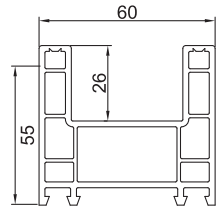

60/80/88 Sliding System (Thickness 2.0mm)

Frame
FP-102
0.84Kg/m
Length (m) 5.9
8 PCS (Per Pack)

Frame
FP-111
1.17Kg/m
Length (m) 5.9
6 PCS (Per Pack)

Frame
FP-202-1
1.33Kg/m
Length (m) 5.9
6 PCS (Per Pack)