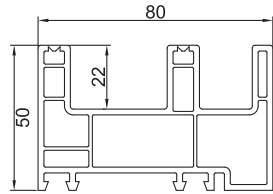

Frame
FP-111
1.17Kg/m
Length (m) 5.9
6 PCS (Per Pack)