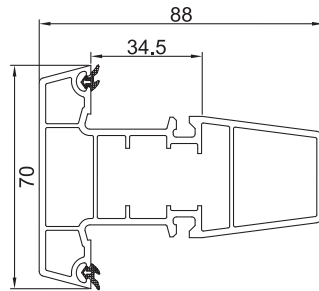

Fixed Mullion
FP-204-1
1.17 Kg/m
Length (m) 5.9
6 PCS (Per Pack)