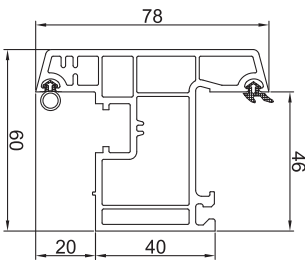

**Outward Window Sash
FP-015**
1.15 Kg/m
Length (m) 5.9
6 Pcs (Per Pack)