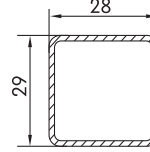

FP-017-1

FENEPRO™ SPECIAL FEATURES

Heat & UV Resistance	Water Resistance	Maintenance Free	Eco Friendly	High Security	Fire Resistance	Sound Proof	Wind Proof	Termite Resistant	Tough & Durable

H.O. & FACTORY : No.66, Bungalow Road, Nallur Village, Sholavaram, Chennai 600 067 | feneprofiles@gmail.com | www.fenepro.com

AUTHORISED DISTRIBUTOR