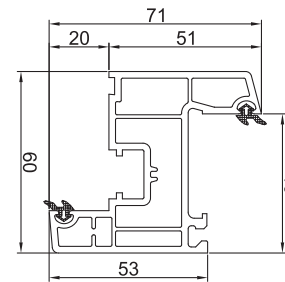

**Inward Window Sash
FP-016**
1.08 Kg/m
Length (m) 5.9
6 Pcs (Per Pack)