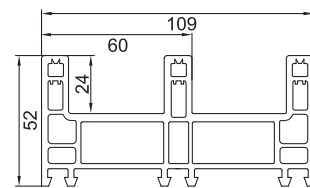

Door Sash
FP-034
1.01Kg/m
Length (m) 5.9
8 PCS (Per Pack)

109 Sliding System (Thickness 2.5mm)

Fixed Frame
FP-203-1
1.09Kg/m
Length (m) 5.9
6 PCS (Per Pack)

Fixed Mullion
FP-204-1
1.17 Kg/m
Length (m) 5.9
6 PCS (Per Pack)