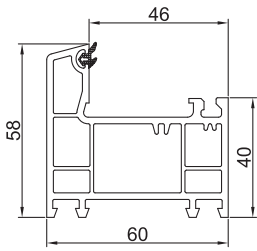

60 Casement System (Thickness 2.2mm)

**Frame
FP-017**
1.00 Kg/m
Length (m) 5.9
6 Pcs (Per Pack)

**Door Frame
FP-017-1**
1.13 Kg/m
Length (m) 5.9
6 Pcs (Per Pack)

**Z Mullion
FP-147**
1.01 Kg/m
Length (m) 5.9
6 Pcs (Per Pack)