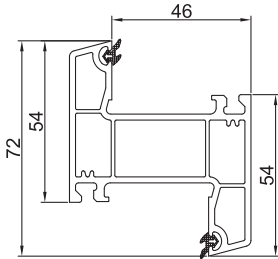

**Z Mullion
FP-147**
1.01 Kg/m
Length (m) 5.9
6 Pcs (Per Pack)