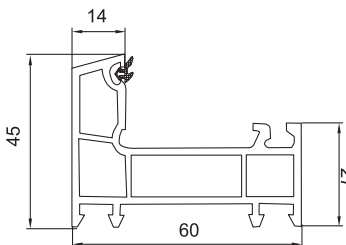

**Outward Door Sash
FP-018**
1.50 Kg/m
Length (m) 5.9
5 Pcs (Per Pack)

**Inward
Door Sash
FP-038**
1.45 Kg/m
Length (m) 5.9
5 Pcs (Per Pack)

**Frame
FP-011**
0.850 Kg/m
Length (m) 5.9
8 Pcs (Per Pack)

**Float Mullion
FP-220**
0.94Kg/m
Length (m) 5.9
6 Pcs (Per Pack)