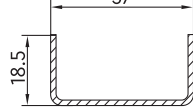

FP-033

FENEPRO™ SPECIAL FEATURES

Heat & UV Resistance	Water Resistance	Maintenance Free	Eco Friendly	High Security	Fire Resistance	Sound Proof	Wind Proof	Termite Resistant	Tough & Durable

H.O. & FACTORY : No.66, Bungalow Road, Nallur Village, Sholavaram, Chennai 600 067 | feneprofiles@gmail.com | www.fenepro.com

AUTHORISED DISTRIBUTOR