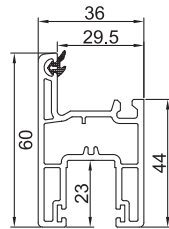

Sash
FP-050-1
0.72Kg/m
Length (m) 5.9
10 PCS (Per Pack)