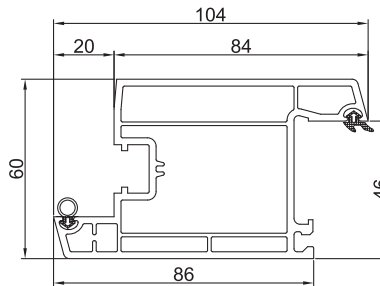

**Outward Door Sash
FP-018**
1.50 Kg/m
Length (m) 5.9
5 Pcs (Per Pack)

**Inward
Door Sash
FP-038**
1.45 Kg/m
Length (m) 5.9
5 Pcs (Per Pack)

**Frame
FP-011**
0.850 Kg/m
Length (m) 5.9
8 Pcs (Per Pack)

**Float Mullion
FP-220**
0.94Kg/m
Length (m) 5.9
6 Pcs (Per Pack)