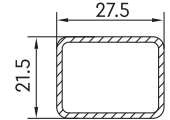

FP-074

FENEPRO™ SPECIAL FEATURES

Heat & UV Resistance	Water Resistance	Maintenance Free	Eco Friendly	High Security	Fire Resistance	Sound Proof	Wind Proof	Termite Resistant	Tough & Durable

H.O. & FACTORY : No.66, Bungalow Road, Nallur Village, Sholavaram, Chennai 600 067 | feneprofiles@gmail.com | www.fenepro.com

AUTHORISED DISTRIBUTOR