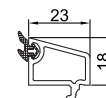

17mm Glass

**GB23mm
FP-106**
0.20 Kg/m
Length (m) 5.9
30 Pcs (Per Pack)