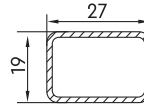

FP-017
FP-017H