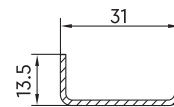

FP-050-1
FP-050-1T