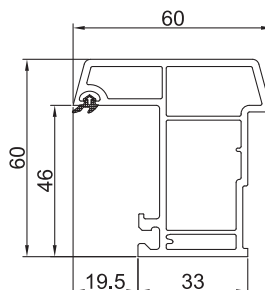

**Outward Door Sash
FP-018**
1.50 Kg/m
Length (m) 5.9
5 Pcs (Per Pack)

**Inward
Door Sash
FP-038**
1.45 Kg/m
Length (m) 5.9
5 Pcs (Per Pack)

**Frame
FP-011**
0.850 Kg/m
Length (m) 5.9
8 Pcs (Per Pack)

**Float Mullion
FP-220**
0.94Kg/m
Length (m) 5.9
6 Pcs (Per Pack)