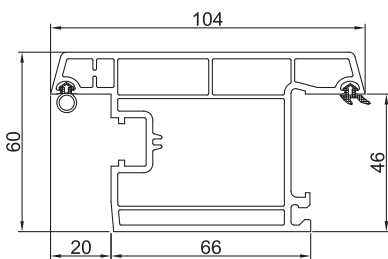

**Outward Door Sash
FP-018**
1.50 Kg/m
Length (m) 5.9
5 Pcs (Per Pack)