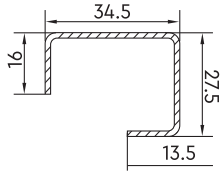

FP-015
FP-015H