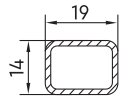

FP-089

FENEPRO™ SPECIAL FEATURES

Heat & UV Resistance	Water Resistance	Maintenance Free	Eco Friendly	High Security	Fire Resistance	Sound Proof	Wind Proof	Termite Resistant	Tough & Durable

H.O. & FACTORY : No.66, Bungalow Road, Nallur Village, Sholavaram, Chennai 600 067 | feneprofiles@gmail.com | www.fenepro.com

AUTHORISED DISTRIBUTOR