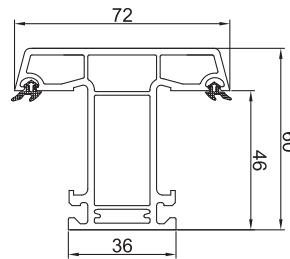

60 Casement System (Thickness 2.2mm)

**Frame
FP-017**
1.00 Kg/m
Length (m) 5.9
6 Pcs (Per Pack)

**Door Frame
FP-017-1**
1.13 Kg/m
Length (m) 5.9
6 Pcs (Per Pack)

**Z Mullion
FP-147**
1.01 Kg/m
Length (m) 5.9
6 Pcs (Per Pack)