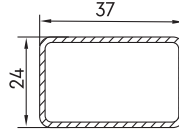

FP-034

FENEPRO™ SPECIAL FEATURES

Heat & UV Resistance	Water Resistance	Maintenance Free	Eco Friendly	High Security	Fire Resistance	Sound Proof	Wind Proof	Termite Resistant	Tough & Durable

H.O. & FACTORY : No.66, Bungalow Road, Nallur Village, Sholavaram, Chennai 600 067 | feneprofiles@gmail.com | www.fenepro.com

AUTHORISED DISTRIBUTOR