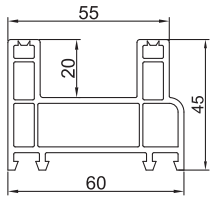

**Outward Door Sash
FP-018**
1.50 Kg/m
Length (m) 5.9
5 Pcs (Per Pack)

**Inward
Door Sash
FP-038**
1.45 Kg/m
Length (m) 5.9
5 Pcs (Per Pack)

**Frame
FP-011**
0.850 Kg/m
Length (m) 5.9
8 Pcs (Per Pack)

**Float Mullion
FP-220**
0.94Kg/m
Length (m) 5.9
6 Pcs (Per Pack)

60/60H Casement System GB

5mm Glass

**GB35mm
FP-022-1**
0.27 Kg/m
Length (m) 5.9
30 Pcs (Per Pack)

10mm Glass

**GB31mm
FP-021-1**
0.24 Kg/m
Length (m) 5.9
30 Pcs (Per Pack)

17mm Glass

**GB23mm
FP-106**
0.20 Kg/m
Length (m) 5.9
30 Pcs (Per Pack)

60/80/88 Sliding System (Thickness 2.0mm)

Frame
FP-102
0.84Kg/m
Length (m) 5.9
8 PCS (Per Pack)

Frame
FP-111
1.17Kg/m
Length (m) 5.9
6 PCS (Per Pack)

Frame
FP-202-1
1.33Kg/m
Length (m) 5.9
6 PCS (Per Pack)