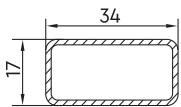

FP-019
FP-019H