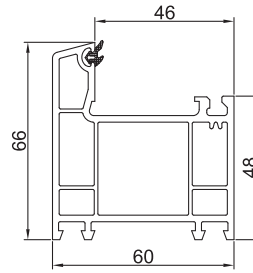

**Door Frame
FP-017-1**
1.13 Kg/m
Length (m) 5.9
6 Pcs (Per Pack)